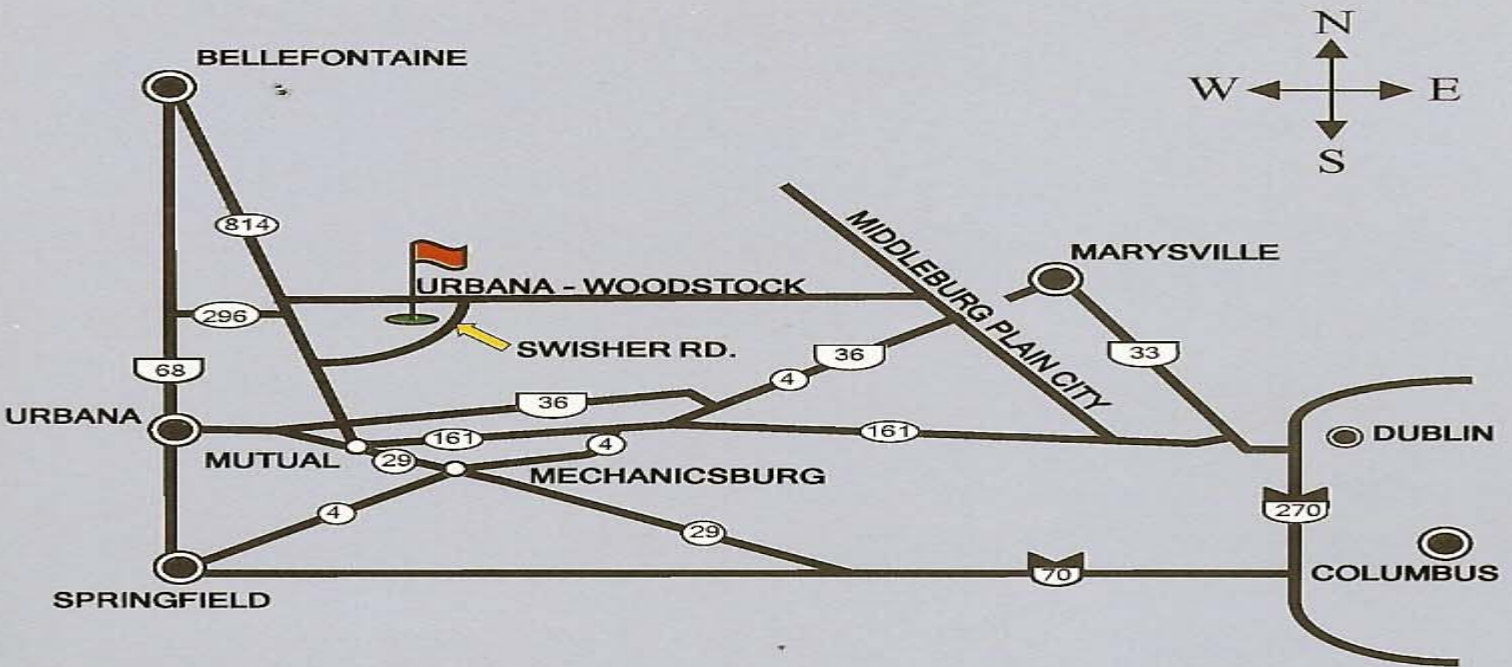

Woodland Golf Club

Call For Your Tee Time Now

1-888-395-2001

4900 Swisher Rd.
Cable, Ohio 43009
30 miles west of DUBLIN

WOODLAND GOLF CLUB

1-888-395-2001

Mature Golf Course

Driving Range and Putting Green